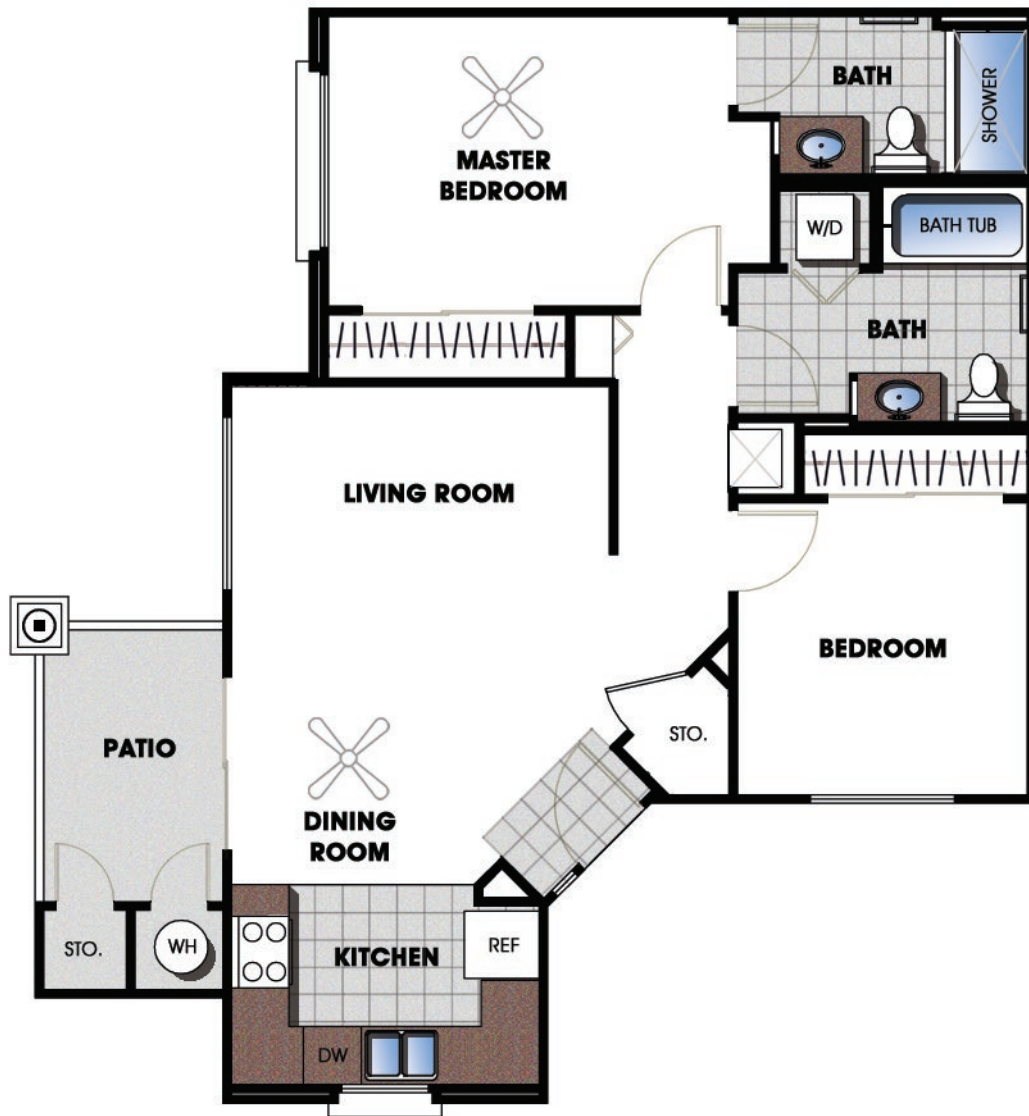

## AT THE WILLOWS

Two Bedroom / Two Bath w/Private Patio  
Approximately 883 sf