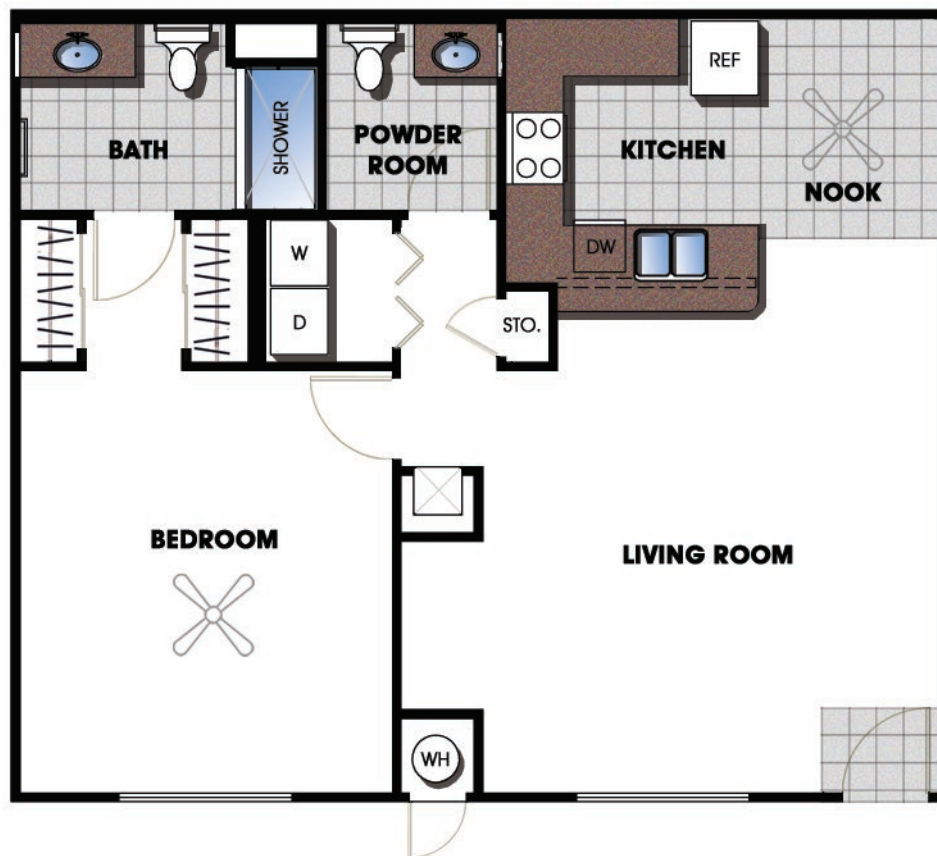

AT THE WILLOWS

One Bedroom / One ½ Bath
Approximately 890 sf