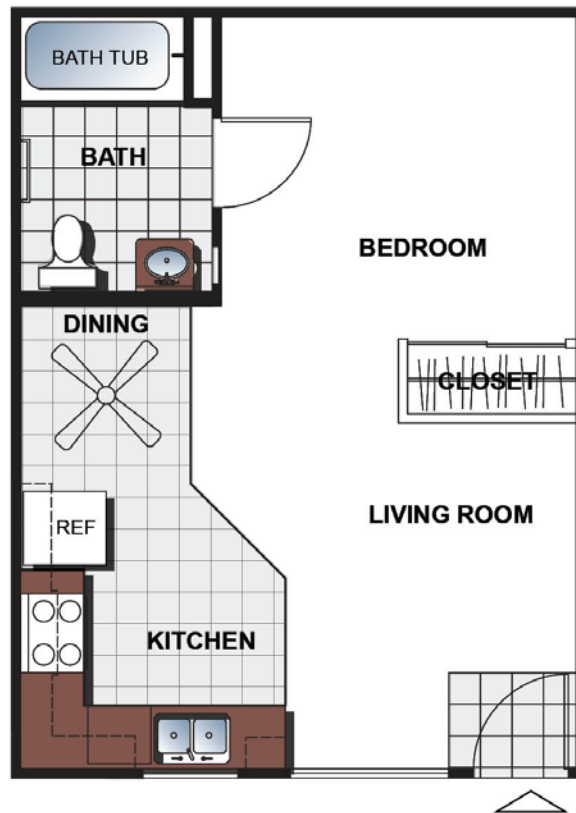

AT NORTH NATOMAS

Studio One Bedroom / One Bath
Approximately 455sf