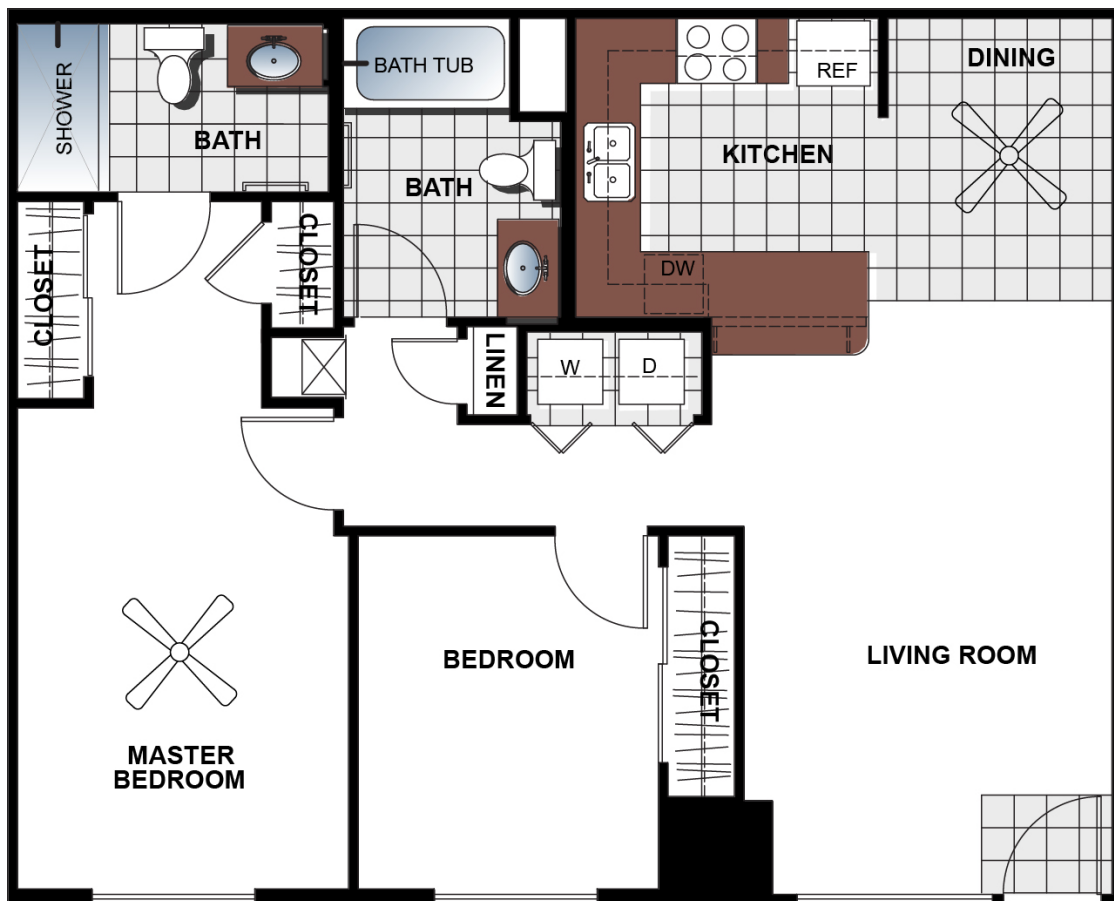

## AT NORTH NATOMAS

Deluxe Two Bedroom / Two Bath  
Approximately 942sf